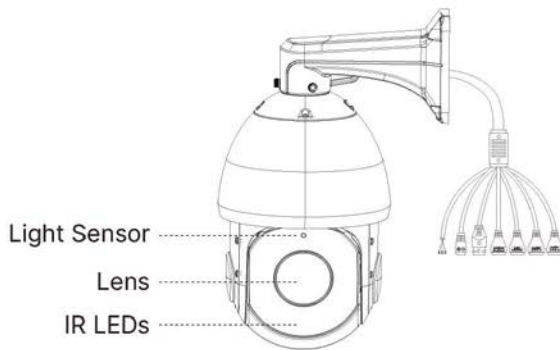

Structure Diagrams

Wall Mount