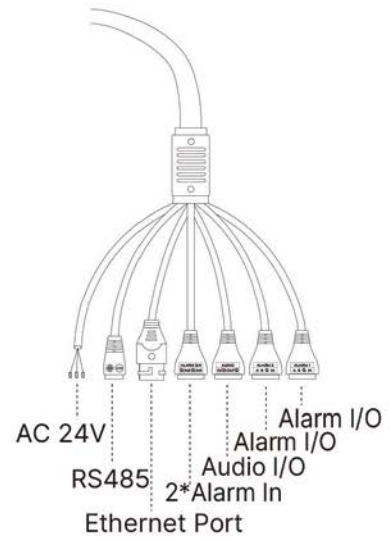

Structure Diagrams

Wall Mount