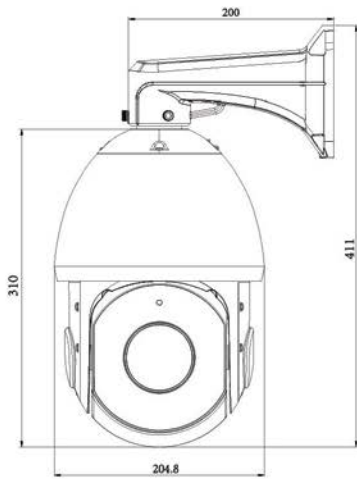

Structure Diagrams

Wall Mount

Ceiling Mount

Units: mm

Accessories Support

RA01 Pole Mount

Weight: 720g
Dimensions: 170*51.5*152.6mm

RA03 External Corner Bracket