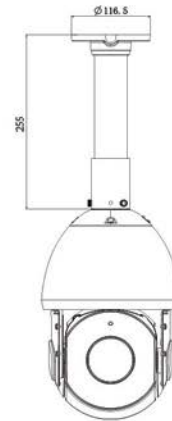

Structure Diagrams

Wall Mount

Ceiling Mount

Units: mm

Accessories Support

RA01 Pole Mount

Weight: 720g
Dimensions: 170*51.5*152.6mm

RA03 External Corner Bracket

Weight: 900g
Dimensions: 170*152.5*76.3mm

RA41 Wall Mount

Weight: 400g
Dimensions: 200*129*100mm

RA42 Pendant Mount

Weight: 650g
Dimensions: 116.5*255mm

RA42-L Extension Lever

Weight: 325g
Dimension: 57*255mm