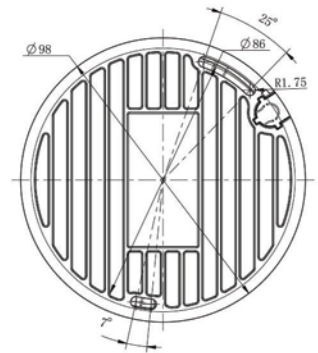

Structure Diagrams

Units: mm

Accessories Support

RA01 Pole Mount

Weight: 720g
Dimensions: 170*51.5*152.6mm

Weight: 900g
Dimensions: 170*152.5*76.3mm

RA71 Wall Mount

Weight: 530g
Dimensions: 162*124*78 mm

RA82 Recessed Mount

Weight: 475g
Dimension: Φ168.7*91.3mm