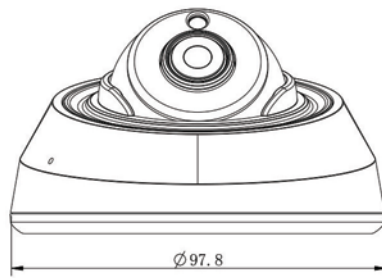

Structure Diagrams

Units: mm

Accessories Support

RA01 Pole Mount

Weight: 720g
Dimensions: 170*51.5*152.6mm

Weight: 900g
Dimensions: 170*152.5*76.3mm

RA71 Wall Mount

Weight: 530g
Dimensions: 162*124*78 mm

RA82 Recessed Mount

Weight: 475g
Dimension: Φ168.7*91.3mm