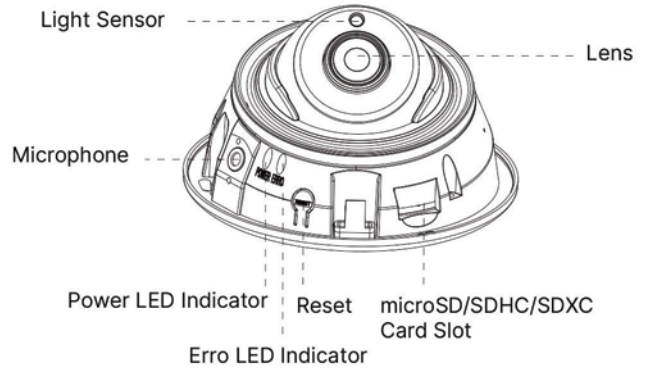

Structure Diagrams

Units: mm

Accessories Support

RA01 Pole Mount

Weight: 720g
Dimensions: 170*51.5*152.6mm

Weight: 900g
Dimensions: 170*152.5*76.3mm

RA71 Wall Mount

Weight: 530g
Dimensions: 162*124*78 mm

RA82 Recessed Mount

Weight: 475g
Dimension: Φ168.7*91.3mm