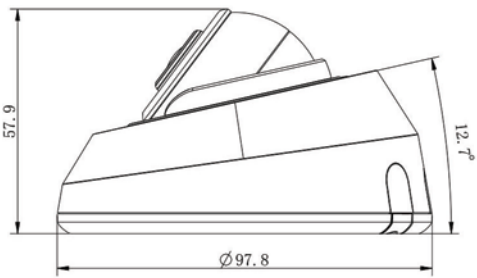

Structure Diagrams

Units: mm

Accessories Support

RA01 Pole Mount

Weight: 720g
Dimensions: 170*51.5*152.6mm

Weight: 900g
Dimensions: 170*152.5*76.3mm

RA71 Wall Mount

Weight: 530g
Dimensions: 162*124*78 mm

RA82 Recessed Mount

Weight: 475g
Dimension: Φ168.7*91.3mm