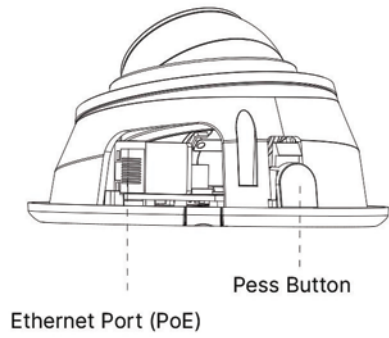

Structure Diagrams

Units: mm

Accessories Support

RA01 Pole Mount

Weight: 720g
Dimensions: 170*51.5*152.6mm

Weight: 900g
Dimensions: 170*152.5*76.3mm

RA71 Wall Mount

Weight: 530g
Dimensions: 162*124*78 mm

RA82 Recessed Mount

Weight: 475g
Dimension: Φ168.7*91.3mm