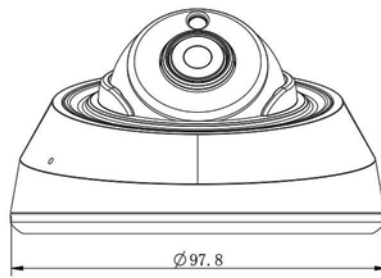

Structure Diagrams

Units: mm

Accessories Support

RA01 Pole Mount

Weight: 720g
Dimensions: 170*51.5*152.6mm

RA03 External Corner Bracket

Weight: 900g
Dimensions: 170*152.5*76.3mm

RA71 Wall Mount

Weight: 530g
Dimensions: 162*124*78 mm

RA82 Recessed Mount

Weight: 475g
Dimension: $\varnothing 168.7 * 91.3$ mm