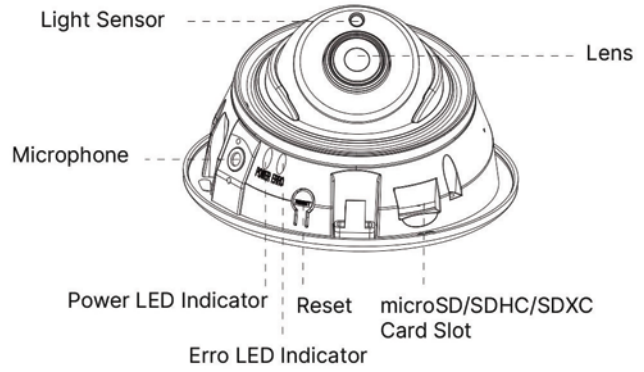

Structure Diagrams

Units: mm

Accessories Support

RA01 Pole Mount

Weight: 720g
Dimensions: 170*51.5*152.6mm

RA03 External Corner Bracket

Weight: 900g
Dimensions: 170*152.5*76.3mm

RA71 Wall Mount

Weight: 530g
Dimensions: 162*124*78 mm

RA82 Recessed Mount

Weight: 475g
Dimension: $\varnothing 168.7 * 91.3$ mm