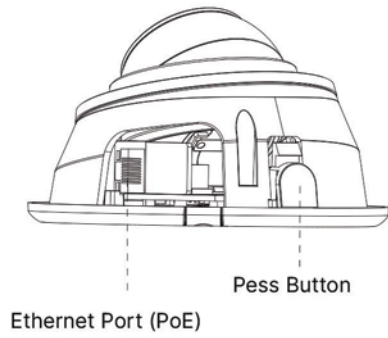

Structure Diagrams

Units: mm

Accessories Support

RA01 Pole Mount

Weight: 720g
Dimensions: 170*51.5*152.6mm

RA03 External Corner Bracket

Weight: 900g
Dimensions: 170*152.5*76.3mm

RA71 Wall Mount

Weight: 530g
Dimensions: 162*124*78 mm

RA82 Recessed Mount

Weight: 475g
Dimension: $\varnothing 168.7 * 91.3$ mm