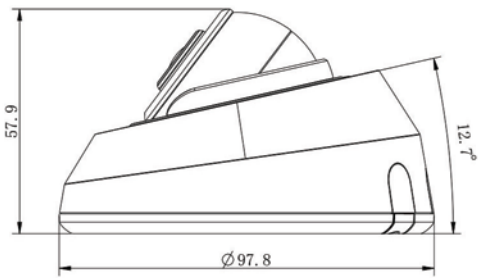

Structure Diagrams

Units: mm

Accessories Support

RA01 Pole Mount

Weight: 720g
Dimensions: 170*51.5*152.6mm

RA03 External Corner Bracket

Weight: 900g
Dimensions: 170*152.5*76.3mm

RA71 Wall Mount

Weight: 530g
Dimensions: 162*124*78 mm

RA82 Recessed Mount

Weight: 475g
Dimension: $\varnothing 168.7 * 91.3$ mm