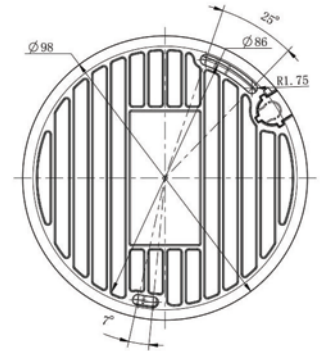

Structure Diagrams

Units: mm

Accessories Support

RA01 Pole Mount

Weight: 720g
Dimensions: 170*51.5*152.6mm

RA03 External Corner Bracket

Weight: 900g
Dimensions: 170*152.5*76.3mm

RA71 Wall Mount

Weight: 530g
Dimensions: 162*124*78 mm

RA82 Recessed Mount

Weight: 475g
Dimension: $\varnothing 168.7 * 91.3$ mm