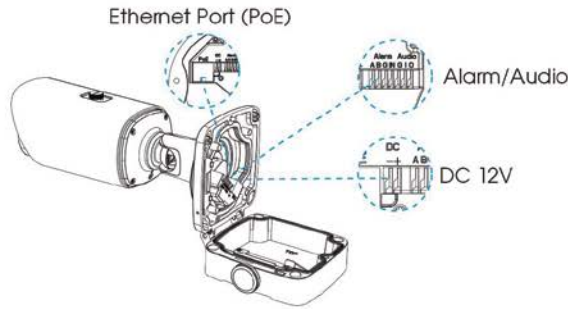

Structure Diagrams

microSD/SDHC/SDXC Card Slot

Version A

Version B

Units: mm

Accessories Support

RA01 Pole Mount

Weight: 720g
Dimensions: 170*51.5*152.6mm

RA03 External Corner Bracket

Weight: 900g
Dimensions: 170*152.5*76.3mm

RA62 Junction Box

Weight: 510g
Dimensions: 134*126*40mm