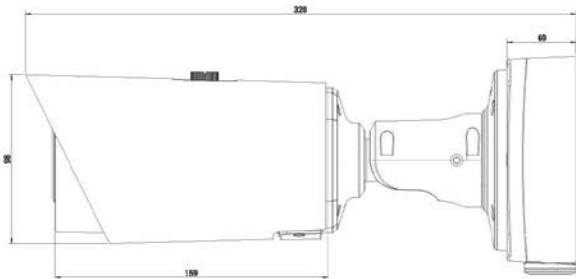

Structure Diagrams

microSD/SDHC/SDXC Card Slot

Version A

Version B

Units: mm

Accessories Support

RA01 Pole Mount

Weight: 720g
Dimensions: 170*51.5*152.6mm

RA03 External Corner Bracket

Weight: 900g
Dimensions: 170*152.5*76.3mm

RA62 Junction Box

Weight: 510g
Dimensions: 134*126*40mm