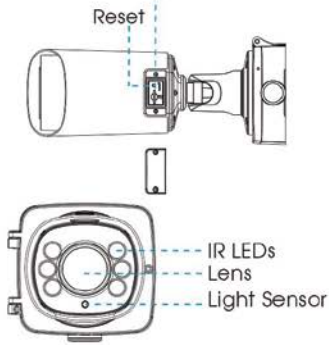

Structure Diagrams

microSD/SDHC/SDXC Card Slot

Version A