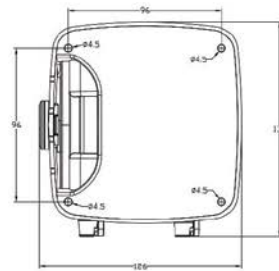

Structure Diagrams

microSD/SDHC/SDXC Card Slot

Version A

Version B

Units: mm

Accessories Support

RA01 Pole Mount

Weight: 720g
Dimensions: 170*51.5*152.6mm

RA03 External Corner Bracket

Weight: 900g
Dimensions: 170*152.5*76.3mm

RA62 Junction Box

Weight: 510g
Dimensions: 134*126*40mm