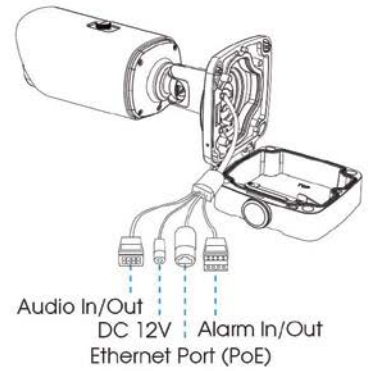

AI 4X / 12X AF Motorized Pro Bullet Plus Network Camera Series

Intelligent Analytics	Video Analysis	Region Entrance, Region Exiting, Advanced Motion Detection, Tamper Detection, Line Crossing, Loitering, Object Left, Object Removed	
	Face detection	Detect and capture faces, get real-time snapshots	
	People Counting& Report	Count the number of people entering or exiting, Up to 4 detection areas for regional people counting	
System	Storage	Support microSD/SDHC/SDXC Card Local Storage, up to 256G	
	Advanced Function	BLC, HLC, 2D DNR, 3D DNR, Defog, AWB, EIS, IP Address Filtering, AGC, Anti-flicker, Corridor Mode, Deblur, Watermark, MultiCast, UniCast	
	SIP/VoIP Support	Yes, Voice & Video-over-IP	
	Event Trigger	Motion Detection, Network Disconnection, External Input, Audio Alarm, etc.	
	Event Action	FTP Upload, SMTP Upload, SD Card Record, External Output, SIP Phone, HTTP Notification, etc	
	System Compatibility	ONVIF Profile G & Q & S & T, API	
General	Working Temperature	-40°C~60°C	
	Working Humidity	0~90%(Non-condensing)	
	Power Supply	PoE (802.3at) / DC 12V±10%	
	Power Consumption	8W MAX 13W MAX (With IR on)	8W MAX 14W MAX (With IR on)
	Surge Protection	4KV	
	Weather Proof	Up to IP67-rated for Weather-resistant Performance	
	Housing	Vandal-proof IK10-rated Metal Housing	
	Weight	1447g	1445.8g
	Dimensions	320mmX134mmX126mm	
	Warranty	3/5 Years	
Certifications:		CE, FCC, LVD, ISO9001, ISO14001 EN55032:2015, EN55035:2017, EN61000-3-2:2014, EN61000-3-3:2013, EN62368-1:2014+A11:2017	

Structure Diagrams

microSD/SDHC/SDXC Card Slot

Version A

Version B

Units: mm

Accessories Support

RA01 Pole Mount

Weight: 720g
Dimensions: 170*51.5*152.6mm