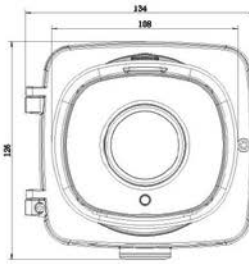

Structure Diagrams

microSD/SDHC/SDXC Card Slot

Version A

Version B

Units: mm

Accessories Support

RA01 Pole Mount

Weight: 720g
Dimensions: 170*51.5*152.6mm

RA03 External Corner Bracket

Weight: 900g
Dimensions: 170*152.5*76.3mm

RA62 Junction Box

Weight: 510g
Dimensions: 134*126*40mm