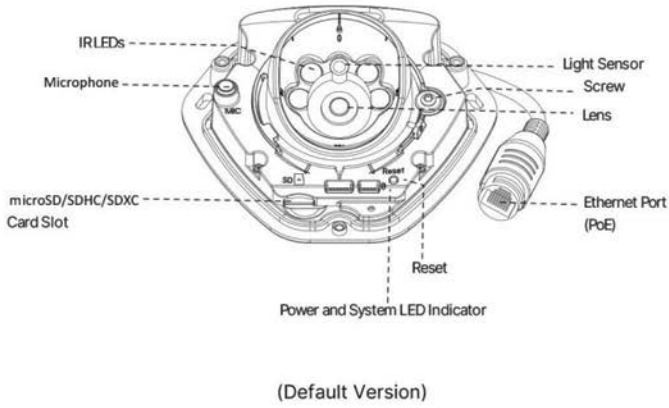

Structure Diagrams

Units: mm

Accessories Support

RA01 Pole Mount

Weight: 720g
Dimensions: 170*51.5*152.6mm

RA03 External Corner Bracket

Weight: 900g
Dimensions: 170*152.5*76.3mm

RA71 Wall Mount