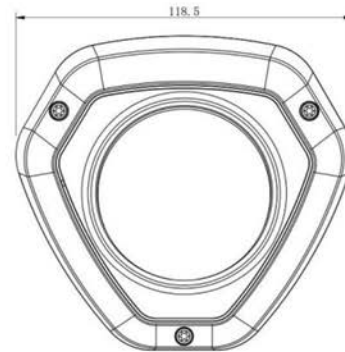

Structure Diagrams

Units: mm

Accessories Support

RA01 Pole Mount

Weight: 720g
Dimensions: 170*51.5*152.6mm

RA03 External Corner Bracket

Weight: 900g
Dimensions: 170*152.5*76.3mm

RA71 Wall Mount

Weight: 530g
Dimensions: 162*124*78 mm

RA73 Adapter Plate

Weight: 28g
Dimension: 115*122.5*10mm

RA74 Junction Box

Weight: 60g
Dimensions: 121.5*116.5*37.2