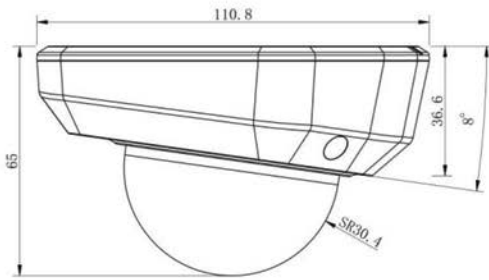

Structure Diagrams

Units: mm

Accessories Support

RA01 Pole Mount

Weight: 720g
Dimensions: 170*51.5*152.6mm

RA03 External Corner Bracket

Weight: 900g
Dimensions: 170*152.5*76.3mm

RA71 Wall Mount