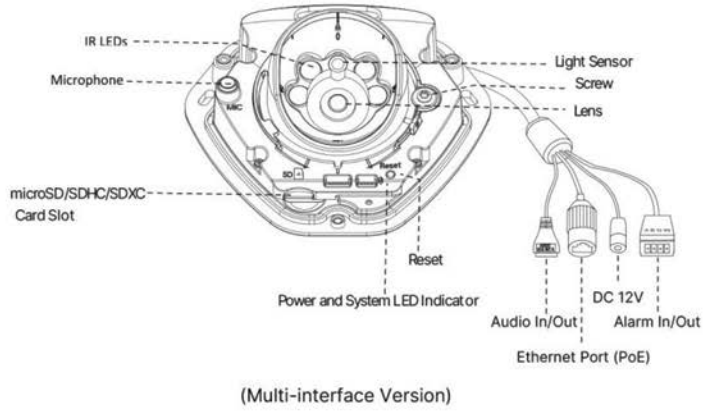

Structure Diagrams

Units: mm

Accessories Support

RA01 Pole Mount

Weight: 720g
Dimensions: 170*51.5*152.6mm

RA03 External Corner Bracket

Weight: 900g
Dimensions: 170*152.5*76.3mm

RA71 Wall Mount

Weight: 530g
Dimensions: 162*124*78 mm

RA73 Adapter Plate

Weight: 28g
Dimension: 115*122.5*10mm

RA74 Junction Box

Weight: 60g
Dimensions: 121.5*116.5*37.2