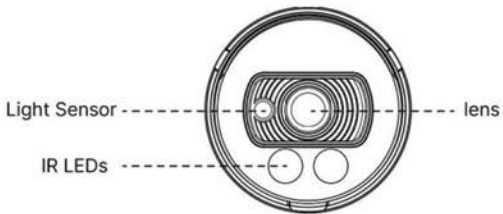

AI Vandal-proof Mini Bullet Network Camera Series

Intelligent Analytics	Video Analysis	Region Entrance, Region Exiting, Advanced Motion Detection, Tamper Detection, Line Crossing, Loitering, Object Left, Object Removed		
	Face Detection	Detect and capture faces, get real-time snapshots		
	People Counting & Report	Count the number of people entering or exiting, Up to 4 detection areas for regional people counting		
System	Storage	Support microSD/SDHC/SDXC Card Local Storage, up to 256G		
	Advanced Function	BLC, HLC, 2D DNR, 3D DNR, Defog, AWB, EIS, IP Address Filtering, AGC, Anti-flicker, Corridor Mode, Deblur, Watermark, MultiCast, UniCast		
	SIP/VoIP Support	Yes, Voice & Video-over-IP		
	Event Trigger	Motion Detection, Network Disconnection, etc.		
	Event Action	FTP Upload, SMTP Upload, SD Card Record, SIP Phone, HTTP Notification, etc.		
	System Compatibility	ONVIF Profile G & Q & S & T, API		
General	Working Temperature	-40°C~60°C		
	Working Humidity	0~90%(Non-condensing)		
	Power Supply	PoE (802.3af)		
	Power Consumption	4W MAX 6W MAX (With IR on)	5W MAX 7W MAX (With IR on)	6W 8W MAX (With IR on)
	Weather Proof	Up to IP67-rated for Weather-resistant Performance		
	Housing	Vandal-proof IK10-rated Metal Housing		
	Weight	610g (Junction Box Version) / 450g (Cable Out Version)		
	Dimensions	97mmX74mmX180mm (Junction Box Version) / Φ64mmX160mm (Cable Out Version)		
	Warranty	3/5 Years		
Certifications:	CE, FCC, LVD, ISO9001, ISO14001 EN55032:2015, EN55035:2017, EN61000-3-2:2014, EN61000-3-3:2013, EN62368-1:2014+A11:2017			

Structure Diagrams

Junction Box Version

Cable Out Version

Units: mm

Accessories Support

RA01 Pole Mount

Weight: 720g
Dimensions: 170*51.5*152.6mm

RA03 External Corner Bracket