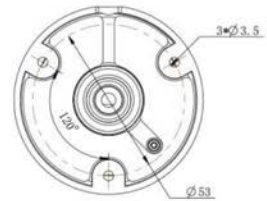

AI Vandal-proof Mini Bullet Network Camera Series

Intelligent Analytics	Video Analysis	Region Entrance, Region Exiting, Advanced Motion Detection, Tamper Detection, Line Crossing, Loitering, Object Left, Object Removed		
	Face Detection	Detect and capture faces, get real-time snapshots		
	People Counting & Report	Count the number of people entering or exiting, Up to 4 detection areas for regional people counting		
System	Storage	Support microSD/SDHC/SDXC Card Local Storage, up to 256G		
	Advanced Function	BLC, HLC, 2D DNR, 3D DNR, Defog, AWB, EIS, IP Address Filtering, AGC, Anti-flicker, Corridor Mode, Deblur, Watermark, MultiCast, UniCast		
	SIP/VoIP Support	Yes, Voice & Video-over-IP		
	Event Trigger	Motion Detection, Network Disconnection, etc.		
	Event Action	FTP Upload, SMTP Upload, SD Card Record, SIP Phone, HTTP Notification, etc.		
	System Compatibility	ONVIF Profile G & Q & S & T, API		
General	Working Temperature	-40°C~60°C		
	Working Humidity	0~90%(Non-condensing)		
	Power Supply	PoE (802.3af)		
	Power Consumption	4W MAX 6W MAX (With IR on)	5W MAX 7W MAX (With IR on)	6W 8W MAX (With IR on)
	Weather Proof	Up to IP67-rated for Weather-resistant Performance		
	Housing	Vandal-proof IK10-rated Metal Housing		
	Weight	610g (Junction Box Version) / 450g (Cable Out Version)		
	Dimensions	97mmX74mmX180mm (Junction Box Version) / Φ64mmX160mm (Cable Out Version)		
	Warranty	3/5 Years		
Certifications:	CE, FCC, LVD, ISO9001, ISO14001 EN55032:2015, EN55035:2017, EN61000-3-2:2014, EN61000-3-3:2013, EN62368-1:2014+A11:2017			

Structure Diagrams

Junction Box Version

Cable Out Version

Units: mm

Accessories Support

RA01 Pole Mount

Weight: 720g
Dimensions: 170*51.5*152.6mm

RA03 External Corner Bracket

Weight: 900g
Dimensions: 170*152.5*76.3mm