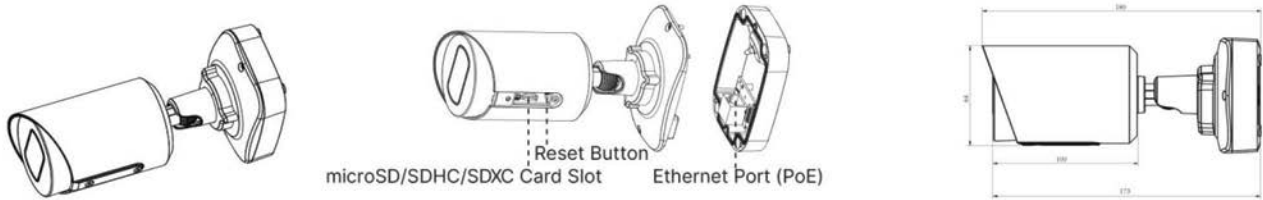

Structure Diagrams

Junction Box Version