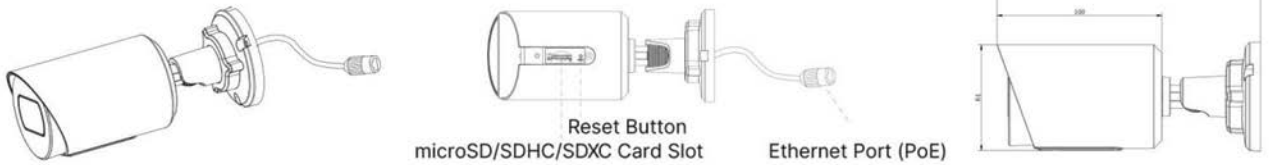

AI Vandal-proof Mini Bullet Network Camera Series

Intelligent Analytics	Video Analysis	Region Entrance, Region Exiting, Advanced Motion Detection, Tamper Detection, Line Crossing, Loitering, Object Left, Object Removed		
	Face Detection	Detect and capture faces, get real-time snapshots		
	People Counting & Report	Count the number of people entering or exiting, Up to 4 detection areas for regional people counting		
System	Storage	Support microSD/SDHC/SDXC Card Local Storage, up to 256G		
	Advanced Function	BLC, HLC, 2D DNR, 3D DNR, Defog, AWB, EIS, IP Address Filtering, AGC, Anti-flicker, Corridor Mode, Deblur, Watermark, MultiCast, UniCast		
	SIP/VoIP Support	Yes, Voice & Video-over-IP		
	Event Trigger	Motion Detection, Network Disconnection, etc.		
	Event Action	FTP Upload, SMTP Upload, SD Card Record, SIP Phone, HTTP Notification, etc.		
	System Compatibility	ONVIF Profile G & Q & S & T, API		
General	Working Temperature	-40°C~60°C		
	Working Humidity	0~90%(Non-condensing)		
	Power Supply	PoE (802.3af)		
	Power Consumption	4W MAX 6W MAX (With IR on)	5W MAX 7W MAX (With IR on)	6W 8W MAX (With IR on)
	Weather Proof	Up to IP67-rated for Weather-resistant Performance		
	Housing	Vandal-proof IK10-rated Metal Housing		
	Weight	610g (Junction Box Version) / 450g (Cable Out Version)		
	Dimensions	97mmX74mmX180mm (Junction Box Version) / Φ64mmX160mm (Cable Out Version)		
	Warranty	3/5 Years		
Certifications:	CE, FCC, LVD, ISO9001, ISO14001 EN55032:2015, EN55035:2017, EN61000-3-2:2014, EN61000-3-3:2013, EN62368-1:2014+A11:2017			

Structure Diagrams

Junction Box Version

Cable Out Version

Units: mm

Accessories Support

RA01 Pole Mount

Weight: 720g
Dimensions: 170*51.5*152.6mm

RA03 External Corner Bracket