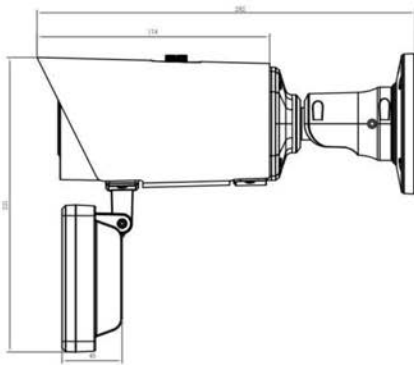

**Integrated Supplement Light**

Integrated with supplement light of IR LED Light or White LED Light, AI Road Traffic Supplement Light Pro Bullet Plus Camera could turn on and off the supplement light, and change the luminance of the supplement lighting automatically, achieving a flexible way for the monitoring control.

## Structure Diagrams

Units: mm

Weight: 900g

Dimensions: 170\*152.5\*76.3mm