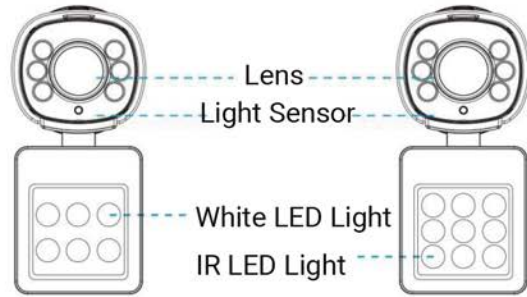

Structure Diagrams

Units: mm

Accessories Support

RA62 Junction Box

Weight: 510g

Dimensions: 134*126*40mm

RA01 Pole Mount

Weight: 720g

Dimensions: 170*51.5*152.6mm

RA03 External Corner Bracket

Weight: 900g

Dimensions: 170*152.5*76.3mm