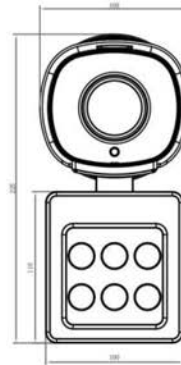

## Structure Diagrams

Units: mm

Weight: 900g

Dimensions: 170\*152.5\*76.3mm