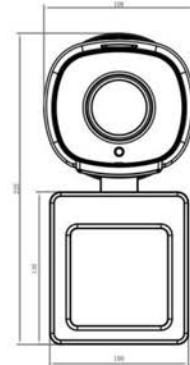

## Structure Diagrams

Units: mm

## Accessories Support

RA62 Junction Box

Weight: 510g

Dimensions: 134\*126\*40mm

RA01 Pole Mount

Weight: 720g

Dimensions: 170\*51.5\*152.6mm

RA03 External Corner Bracket

Weight: 900g

Dimensions: 170\*152.5\*76.3mm