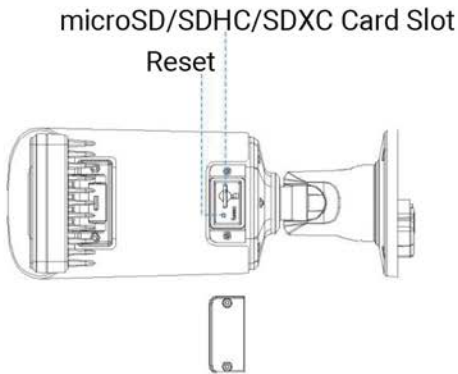

Structure Diagrams

Units: mm

Accessories Support

RA62 Junction Box

Weight: 510g

Dimensions: 134*126*40mm

RA01 Pole Mount

Weight: 720g

Dimensions: 170*51.5*152.6mm

RA03 External Corner Bracket

Weight: 900g

Dimensions: 170*152.5*76.3mm