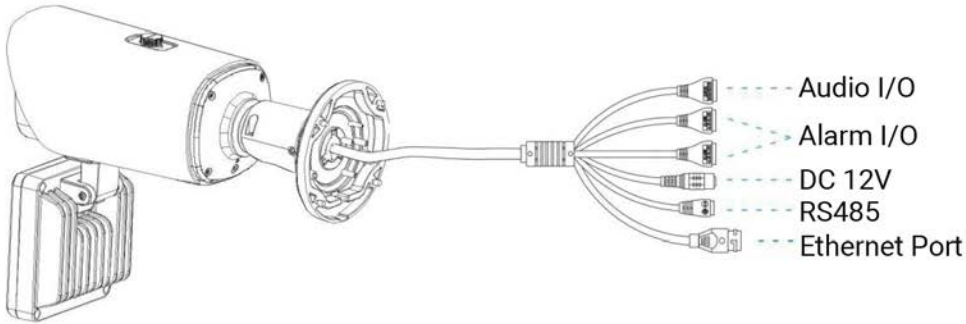

Structure Diagrams

Units: mm

Accessories Support

RA62 Junction Box

Weight: 510g

Dimensions: 134*126*40mm

RA01 Pole Mount

Weight: 720g

Dimensions: 170*51.5*152.6mm

RA03 External Corner Bracket

Weight: 900g

Dimensions: 170*152.5*76.3mm