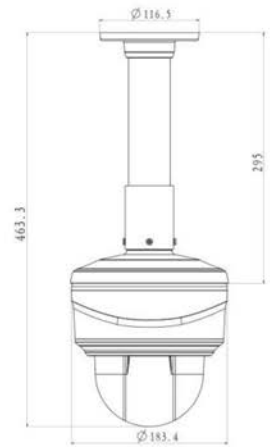

Structure Diagrams

Units: mm

Accessories Support

RA01 Pole Mount

Weight: 720g
Dimensions: 170*51.5*152.6mm

RA03 External Corner Bracket

Weight: 900g
Dimensions: 170*152.5*76.3mm

RA42-L Extension Lever

Weight: 850g
Dimensions: Ø256*295mm

RAC-71 Smoked Dome Cover

For concealing where a camera is pointed