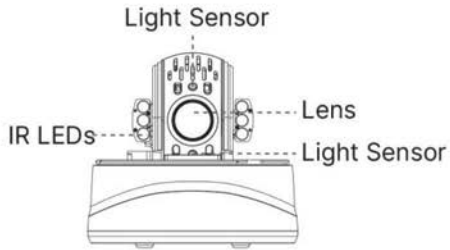

Structure Diagrams

Units: mm

Accessories Support

RA01 Pole Mount

Weight: 720g
Dimensions: 170*51.5*152.6mm

RA03 External Corner Bracket

Weight: 900g
Dimensions: 170*152.5*76.3mm

RA42-L Extension Lever

Weight: 325g
Dimensions: 57*255mm

RA43 Junction Box

Weight: 1000g
Dimensions: 195*164*80mm

RA77 Wall Mount

Weight: 650g
Dimensions: 262*185*138mm

RA78 Recessed Mount

Weight: 715g
Dimensions: Ø256*94mm

RA79 Pendant Mount

Weight: 850g
Dimensions: Ø256*295mm

RAC-71 Smoked Dome Cover

For concealing where a camera is pointed