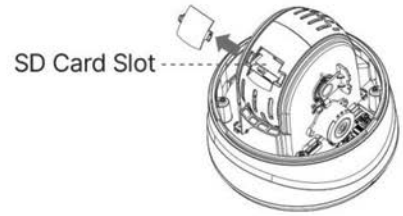

Structure Diagrams

Units: mm

Accessories Support

RA01 Pole Mount

Weight: 720g
Dimensions: 170*51.5*152.6mm

RA03 External Corner Bracket

Weight: 900g
Dimensions: 170*152.5*76.3mm

RA42-L Extension Lever

Weight: 325g
Dimensions: 57*255mm

RA43 Junction Box

Weight: 1000g
Dimensions: 195*164*80mm

RA77 Wall Mount

Weight: 650g
Dimensions: 262*185*138mm

RA78 Recessed Mount

Weight: 715g
Dimensions: Ø256*94mm

RA79 Pendant Mount

Weight: 850g
Dimensions: Ø256*295mm

RAC-71 Smoked Dome Cover

For concealing where a camera is pointed