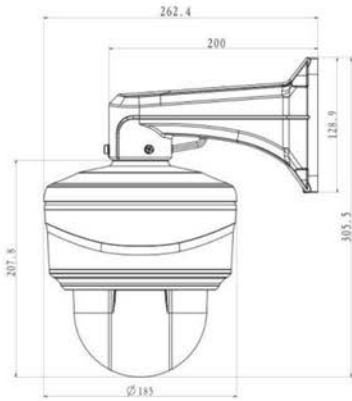

Recessed Installation

With recessed installation, the 12X/20X/23X AI Mini PTZ Dome Network Camera is easily blend in with the environment to provide discreet surveillance.

2MP AI 12X/20X/23X Mini PTZ Dome Network Camera - IR 160M

Structure Diagrams

Units: mm

Accessories Support

RA01 Pole Mount

Weight: 720g
Dimensions: 170*51.5*152.6mm

RA03 External Corner Bracket

Weight: 900g
Dimensions: 170*152.5*76.3mm

RA42-L Extension Lever

Weight: 850g
Dimensions: Ø256*295mm

RAC-71 Smoked Dome Cover

For concealing where a camera is pointed