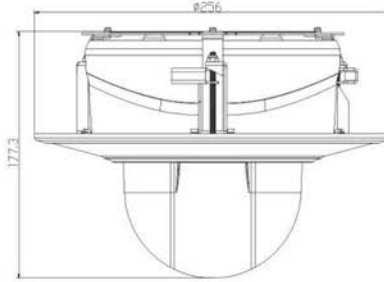

Recessed Installation

With recessed installation, the 12X/20X/23X AI Mini PTZ Dome Network Camera is easily blend in with the environment to provide discreet surveillance.

2MP AI 12X/20X/23X Mini PTZ Dome Network Camera - IR 160M

Structure Diagrams

Units: mm

Accessories Support

RA01 Pole Mount

Weight: 720g
Dimensions: 170*51.5*152.6mm

RA03 External Corner Bracket

Weight: 900g
Dimensions: 170*152.5*76.3mm

RA42-L Extension Lever