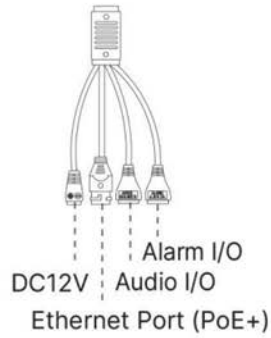

Structure Diagrams

Units: mm

Accessories Support

RA01 Pole Mount

Weight: 720g
Dimensions: 170*51.5*152.6mm

RA03 External Corner Bracket

Weight: 900g
Dimensions: 170*152.5*76.3mm

RA42-L Extension Lever

Weight: 325g
Dimensions: 57*255mm

RA43 Junction Box

Weight: 1000g
Dimensions: 195*164*80mm

RA77 Wall Mount

Weight: 650g
Dimensions: 262*185*138mm

RA78 Recessed Mount

Weight: 715g
Dimensions: Ø256*94mm

RA79 Pendant Mount

Weight: 850g
Dimensions: Ø256*295mm

RAC-71 Smoked Dome Cover

For concealing where a camera is pointed