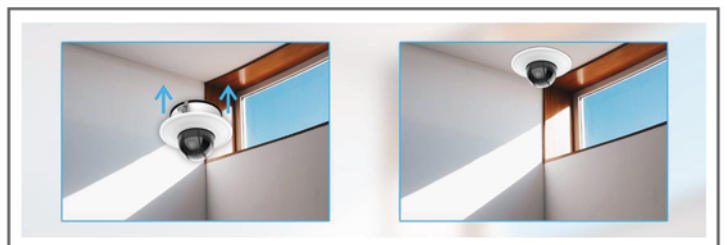

Recessed Installation

With recessed installation, the 12X/20X/23X AI Mini PTZ Dome Network Camera is easily blend in with the environment to provide discreet surveillance.