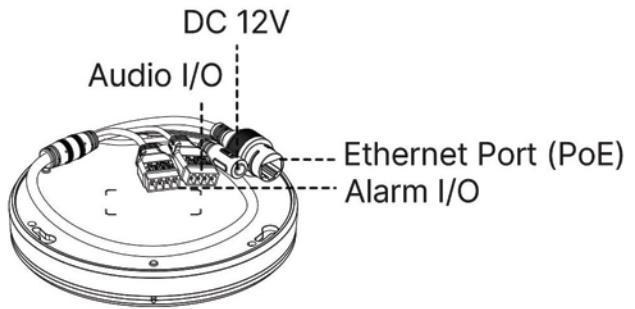

Audio	Audio Compression	G.711/AAC/G.722/G.726
	Audio Sampling Rate	8/16/32/44.1/48KHz
	Audio Bit Rate	16~256kbps
	Two-way Audio	Support
Intelligent Analytics	Video Analysis	Region Entrance, Region Exiting, Advanced Motion Detection, Tamper Detection, Line Crossing, Loitering, Object Left, Object Removed
	People Counting& Report	Count the number of people entering or exiting, up to 4 detection areas for regional people counting
System	Storage	Support microSD/SDHC/SDXC Card Local Storage, up to 256G
	Advanced Function	Auto Tracking, Heat Map, BLC, HLC, 2D DNR, 3D DNR, AWB, IP Address Filtering, AGC, Anti-flicker, Deblur, Watermark
	SIP/VoIP Support	Yes, Voice & Video-over-IP
	Event Trigger	Motion Detection, Network Disconnection, Audio Alarm, External Input, etc.
	Event Action	FTP Upload, SMTP Upload, SD Card Record, External Output, SIP Phone, HTTP Notification, etc.
	System Compatibility	ONVIF Profile G & Q & S & T, API
General	Working Temperature	-40°C~60°C
	Working Humidity	0~90%(Non-condensing)
	Power Supply	PoE (802.3af) / DC 12V±10%
	Power Consumption	6W MAX / 8W MAX (With IR on) 6W MAX / 11W MAX (With IR on)
	Housing	Vandal-proof IK10-rated Metal Housing / Up to IP67-rated for Weather-resistant Performance
	Weight	700g
	Dimensions	Φ140mmX45.4mm
	Warranty	3/5 Years

Structure Diagrams

5MP Fisheye Camera

12MP Fisheye Camera

Units: mm

Accessories Support

RA01 Pole Mount
Weight: 720g
Dimensions: 170*51.5*152.6mm

RA03 External Corner Bracket
Weight: 900g
Dimensions: 170*152.5*76.3mm