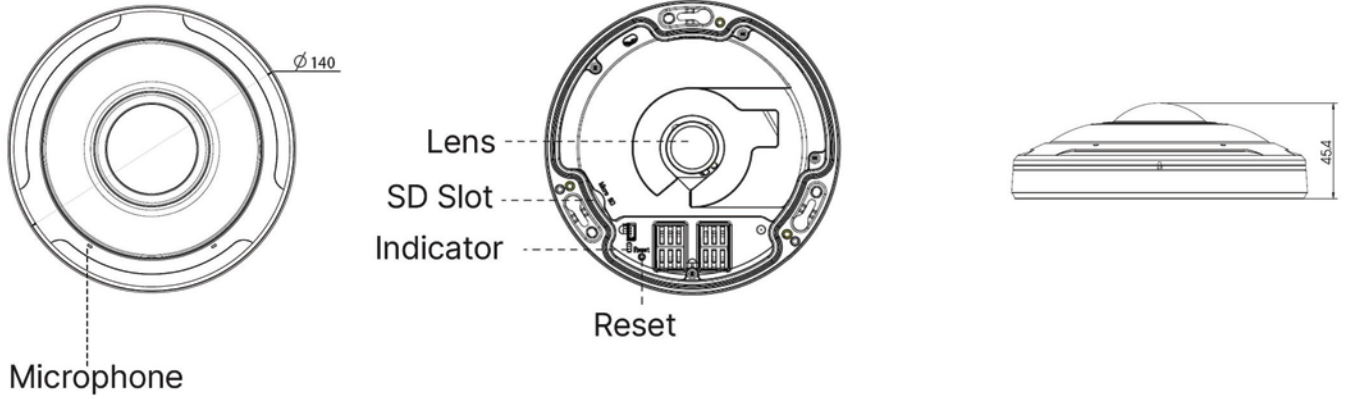

Structure Diagrams