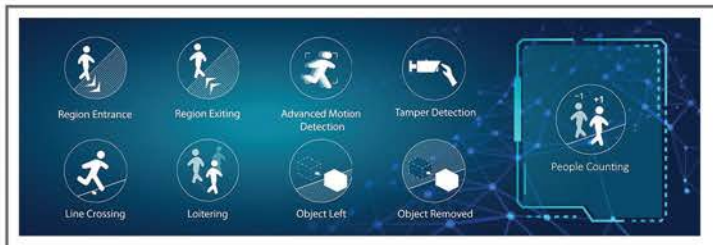

NDAA

4K/12MP AI 360° Panoramic Fisheye Network Camera Series - IR 15M

KEY FEATURES

- ▶ NDAA Compliance (The fully NDAA-compliant products are well suited for government, defense and a range of projects subject to the NDAA.)
- ▶ 8/12MP Ultra High Resolution (Capturing images of the entire area with superb clarity and finest details.)
- ▶ On-board/Client-side Dewarping (Two ways of dewarping to bring users great flexibility during operation.)
- ▶ Multi-interface (Easy installation with built-in Microphone, Audio I/O, Alarm I/O and DC12V.)
- ▶ Smart IR II Technology (Combining the High Beam and Low Beam to adjust IR intensity to fit different lighting conditions.)
- ▶ 120dB Super WDR (Excellent performance even when the ratio of the luminosity of brightest and darkest is up to 120dB.)
- ▶ 256G (Supporting ultra-large external microSD/SDHC/SDXC card storage up to 256G.)
- ▶ Two Compatible Modes (Bundle-Stream Mode combines all channels into one for easier compatibility. Multi-Channel Mode sends all the original channels for separate settings.)
- ▶ Smart Stream (Bandwidth, storage and bit rate are saved with Smart Stream On, e.g. H.265+ saves 70%~80% bandwidth that of H.264.)

AI Video Analytics

- 8 intelligent VCA modes powered by AI engine, provides advanced and accurate smart video analysis for network cameras.
- People Counting technology provides high accuracy and real-time data based on AI algorithm with statistic reports.

Fisheye Auto Tracking

The algorithm-based Fisheye Auto Tracking enables the Fisheye Camera to leverage digital PTZ to better safeguard the monitored area from overall to partition. When moving object is detected in the view, the Original view or Panoramic view will display the whole view, while other Regional views will cooperate with the linkage to track the details.