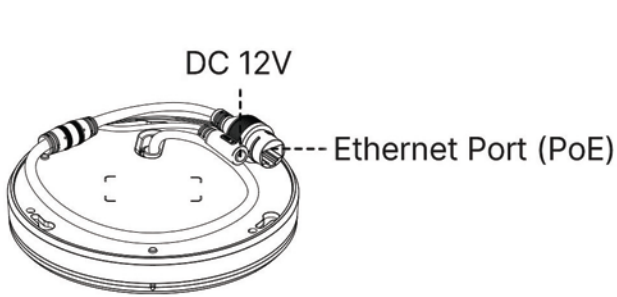

5MP Fisheye Camera