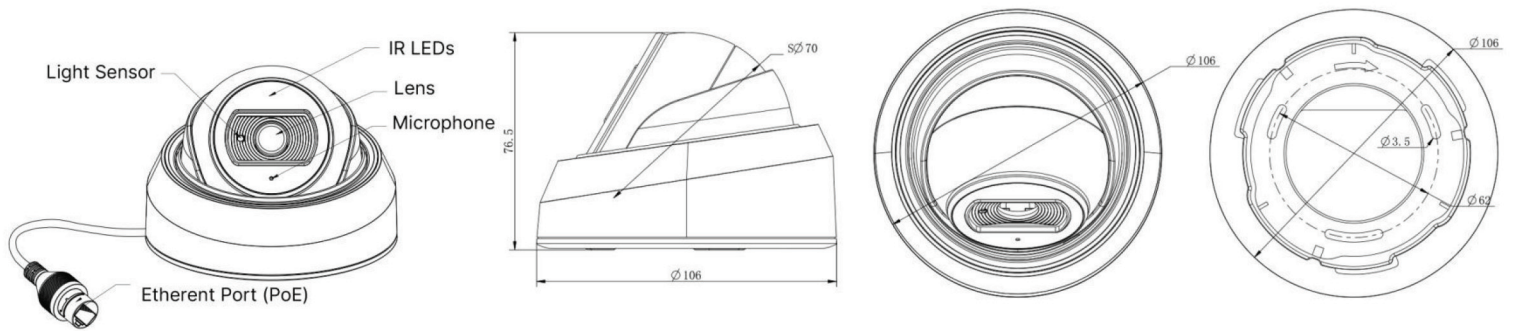

IP67&IK10

Supporting IP67-rated weather proofing and IK10-rated vandal proof which are the leading level of the industry, the camera is well protected against adverse impact to ensure the performance.

AI Weather-proof Mini Dome Network Camera Series

Structure Diagrams

Junction Box Version

Cable Out Version

Units: mm

Accessories Support

RA01 Pole Mount

Weight: 720g
Dimensions: 170*51.5*152.6mm

RA03 External Corner Bracket