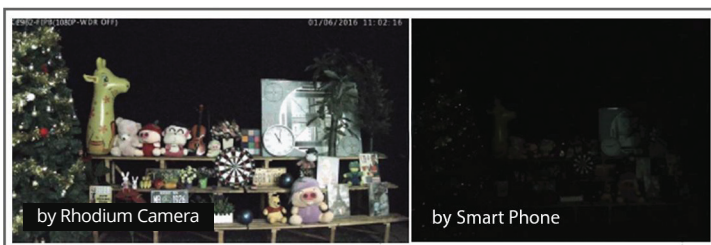

0.002Lux Ultra Low-light

The starlight camera is able to deliver high detailed color images even in low light environment reaching 0.002Lux(Color) or 0Lux(B/W), and near infrared light environments without any supplementary lighting.