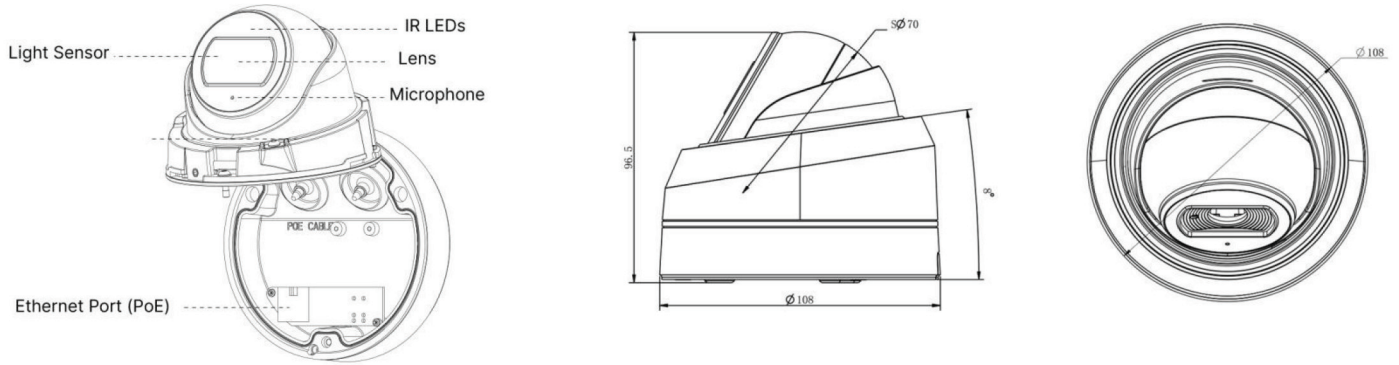

IP67&IK10

Supporting IP67-rated weather proofing and IK10-rated vandal proof which are the leading level of the industry, the camera is well protected against adverse impact to ensure the performance.

AI Weather-proof Mini Dome Network Camera Series

Structure Diagrams

Junction Box Version

Cable Out Version

Units: mm

Accessories Support

RA01 Pole Mount

Weight: 720g
Dimensions: 170*51.5*152.6mm

RA03 External Corner Bracket