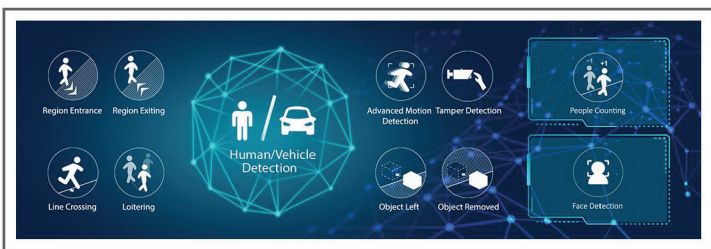

AI Weather-proof Mini Dome Network Camera Series

Features:

- ▶ 1/2.8" 2MP ~ 5MP progressive scan Sony STARVIS CMOS
- ▶ Lens: 2.8mm/4mm/6mm@F1.6- M12
- ▶ Primary Stream: 60fps@1080P / 30fps@5MP
- ▶ Min. Illumination, Color: 0.002Lux@F1.2 B/W: 0Lux with IR on
- ▶ **AI Video Intelligent Analytics**
- ▶ SIP/Protocol: Voice & Video-over-IP
- ▶ Unicast, Multicast Protocol
- ▶ Starlight Technology
- ▶ Triple-stream Encoding
- ▶ Super WDR 140dB
- ▶ IR Distance: 25M
- ▶ Built-in Microphone, 3AXIS
- ▶ ONVIF Profile G & Q & S & T, API
- ▶ Support micro SD up to 256GB
- ▶ POE, IP67, IK10, -40°C ~ + 60°C

AI Video Analytics

- 8 intelligent VCA modes powered by AI engine, which can intelligently filter objects to focus on human and vehicle detection.
- People Counting technology provides high accuracy and real-time data based on AI algorithm with statistic reports.
- Face Detection function detects human faces in the monitoring scene and captures the snapshots, which greatly enhances the monitoring efficiency.