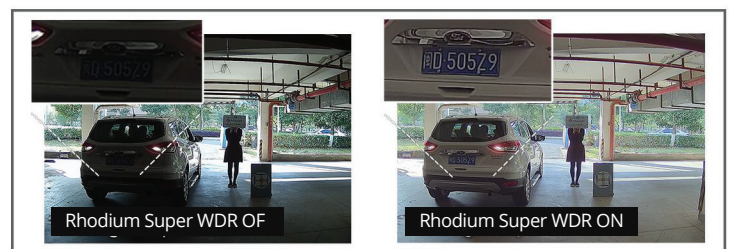

AI Weather-proof Mini Dome Network Camera Series

Features:

- ▶ 1/2.8" 2MP ~ 5MP progressive scan Sony STARVIS CMOS
- ▶ Lens: 2.8mm/4mm/6mm@F1.6- M12
- ▶ Primary Stream: 60fps@1080P / 30fps@5MP
- ▶ Min. Illumination, Color: 0.002Lux@F1.2 B/W: 0Lux with IR on
- ▶ **AI Video Intelligent Analytics**
- ▶ SIP/Protocol: Voice & Video-over-IP
- ▶ Unicast, Multicast Protocol
- ▶ Starlight Technology
- ▶ Triple-stream Encoding
- ▶ Super WDR 140dB
- ▶ IR Distance: 25M
- ▶ Built-in Microphone, 3AXIS
- ▶ ONVIF Profile G & Q & S & T, API
- ▶ Support micro SD up to 256GB
- ▶ POE, IP67, IK10, -40°C ~ + 60°C

AI Video Analytics

- 8 intelligent VCA modes powered by AI engine, which can intelligently filter objects to focus on human and vehicle detection.
- People Counting technology provides high accuracy and real-time data based on AI algorithm with statistic reports.
- Face Detection function detects human faces in the monitoring scene and captures the snapshots, which greatly enhances the monitoring efficiency.

140dB Super WDR

Rhodium's sensor-based WDR technology allows the camera to record greater scene details with true color reproduction even under the extreme back light and high contrast conditions. The ratio that the brightest light signal values divided by the darkest light signal values is up to 140dB.