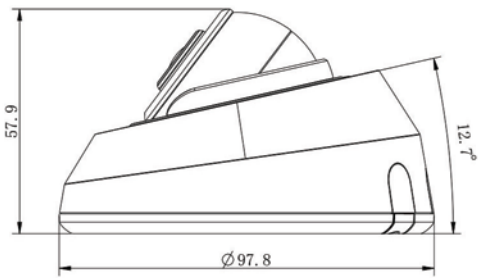

Structure Diagrams

Units: mm

Accessories Support

RA01 Pole Mount

Weight: 720g
Dimensions: 170*51.5*152.6mm

RA03 External Corner Bracket

Weight: 900g
Dimensions: 170*152.5*76.3mm

RA71 Wall Mount

Weight: 530g
Dimensions: 162*124*78 mm

RA82 Recessed Mount

Weight: 475g
Dimension: $\varnothing 168.7 \times 91.3$ mm