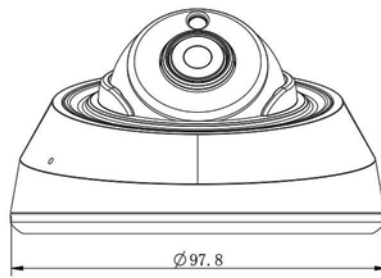

Structure Diagrams

Units: mm

Accessories Support

RA01 Pole Mount

Weight: 720g
Dimensions: 170*51.5*152.6mm

RA03 External Corner Bracket

Weight: 900g
Dimensions: 170*152.5*76.3mm

RA71 Wall Mount

Weight: 530g
Dimensions: 162*124*78 mm

RA82 Recessed Mount

Weight: 475g
Dimension: $\varnothing 168.7 \times 91.3$ mm