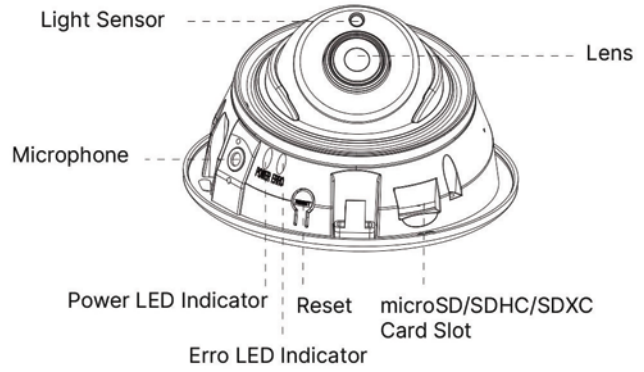

Structure Diagrams

Units: mm

Accessories Support

RA01 Pole Mount

Weight: 720g
Dimensions: 170*51.5*152.6mm

RA03 External Corner Bracket

Weight: 900g
Dimensions: 170*152.5*76.3mm

RA71 Wall Mount

Weight: 530g
Dimensions: 162*124*78 mm

RA82 Recessed Mount

Weight: 475g
Dimension: $\varnothing 168.7 \times 91.3$ mm