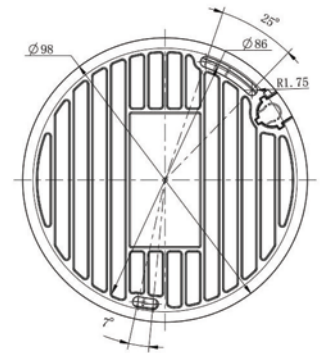

Structure Diagrams

Units: mm

Accessories Support

RA01 Pole Mount

Weight: 720g
Dimensions: 170*51.5*152.6mm

RA03 External Corner Bracket

Weight: 900g
Dimensions: 170*152.5*76.3mm

RA71 Wall Mount

Weight: 530g
Dimensions: 162*124*78 mm

RA82 Recessed Mount

Weight: 475g
Dimension: $\varnothing 168.7 \times 91.3$ mm