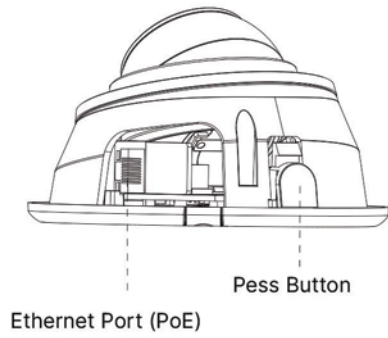

Structure Diagrams

Units: mm

Accessories Support

RA01 Pole Mount

Weight: 720g
Dimensions: 170*51.5*152.6mm

RA03 External Corner Bracket

Weight: 900g
Dimensions: 170*152.5*76.3mm

RA71 Wall Mount

Weight: 530g
Dimensions: 162*124*78 mm

RA82 Recessed Mount

Weight: 475g
Dimension: $\varnothing 168.7 \times 91.3$ mm